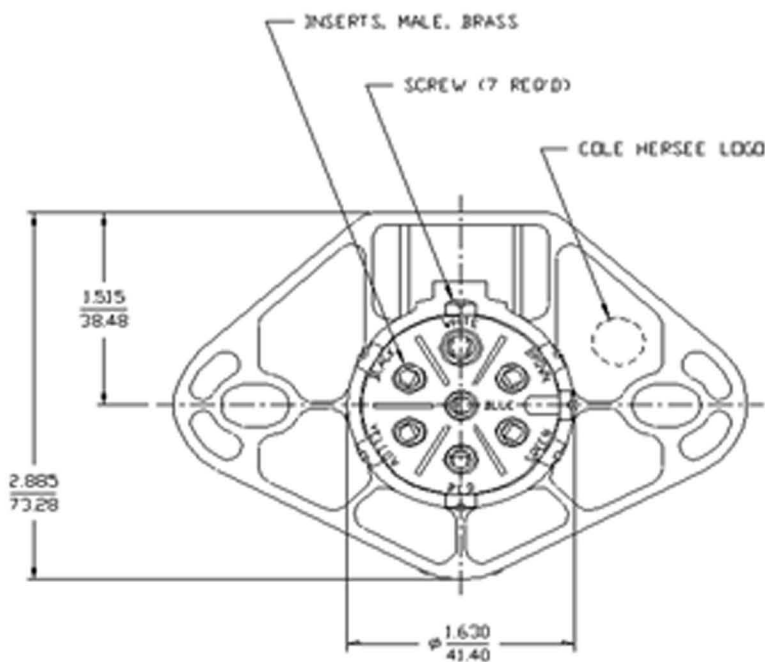

Cole Hersee Weatherproof Receptacle

(CNE) 12063

Specifications	
Product Type	Trailer Socket
Number of Poles	7
Details	diecast, self grounding, solid brass contact pins
Additional Information	12063-01 has split brass pins
Housing	corrosion-resistant diecast metal
Terminals	screw
Socket Door	spring-loaded cover, fits over mating ridge on socket face for weather and dirt protection
Contact Pins	solid brass
Wiring Codes	embossed on insulator
Flange Holes	oval, .488" (12.40mm) x .328" (8.33mm) on a 2.93" (74.55mm) center
Moisture Protection	weather & dirt protection
Insulators	impact resistant thermoplastic