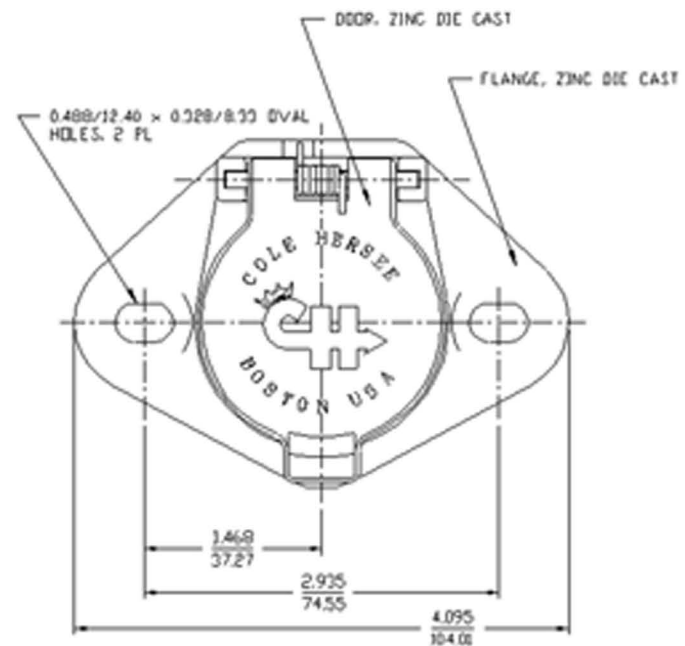

Cole Hersee Weatherproof Receptacle

(CNE) 12063

Specifications	
Product Type	Trailer Socket
Number of Poles	7
Details	diecast, self grounding, solid brass contact pins
Additional Information	12063-01 has split brass pins
Housing	corrosion-resistant diecast metal
Terminals	screw
Socket Door	spring-loaded cover, fits over mating ridge on socket face for weather and dirt protection
Contact Pins	solid brass
Wiring Codes	embossed on insulator
Flange Holes	oval, .488" (12.40mm) x .328" (8.33mm) on a 2.93" (74.55mm) center
Moisture Protection	weather & dirt protection
Insulators	impact resistant thermoplastic