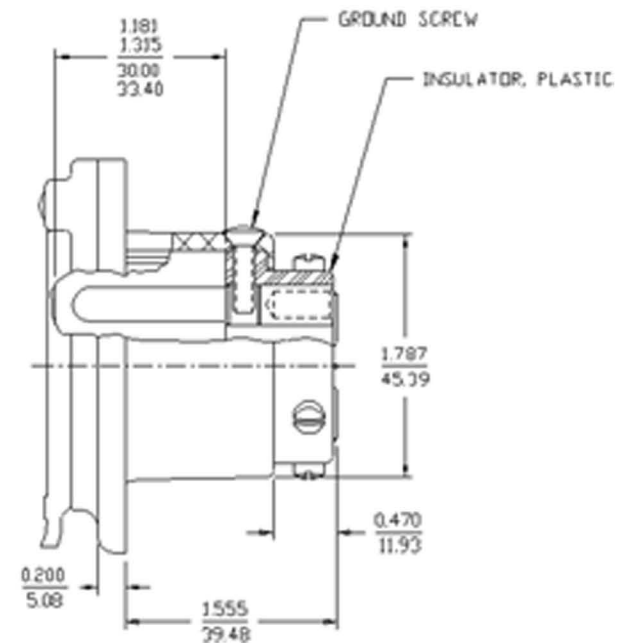

Cole Hersee Weatherproof Receptacle

(CNE) 12063

Specifications	
Product Type	Trailer Socket
Number of Poles	7
Details	diecast, self grounding, solid brass contact pins
Additional Information	12063-01 has split brass pins
Housing	corrosion-resistant diecast metal
Terminals	screw
Socket Door	spring-loaded cover, fits over mating ridge on socket face for weather and dirt protection
Contact Pins	solid brass
Wiring Codes	embossed on insulator
Flange Holes	oval, .488" (12.40mm) x .328" (8.33mm) on a 2.93" (74.55mm) center
Moisture Protection	weather & dirt protection
Insulators	impact resistant thermoplastic